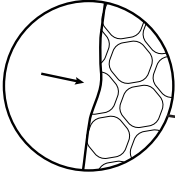

30°

Surface de frappe à 100%
Hitting area 100%