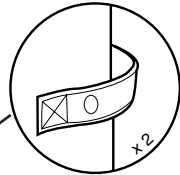

Surface de frappe à 100%
Hitting area 100%