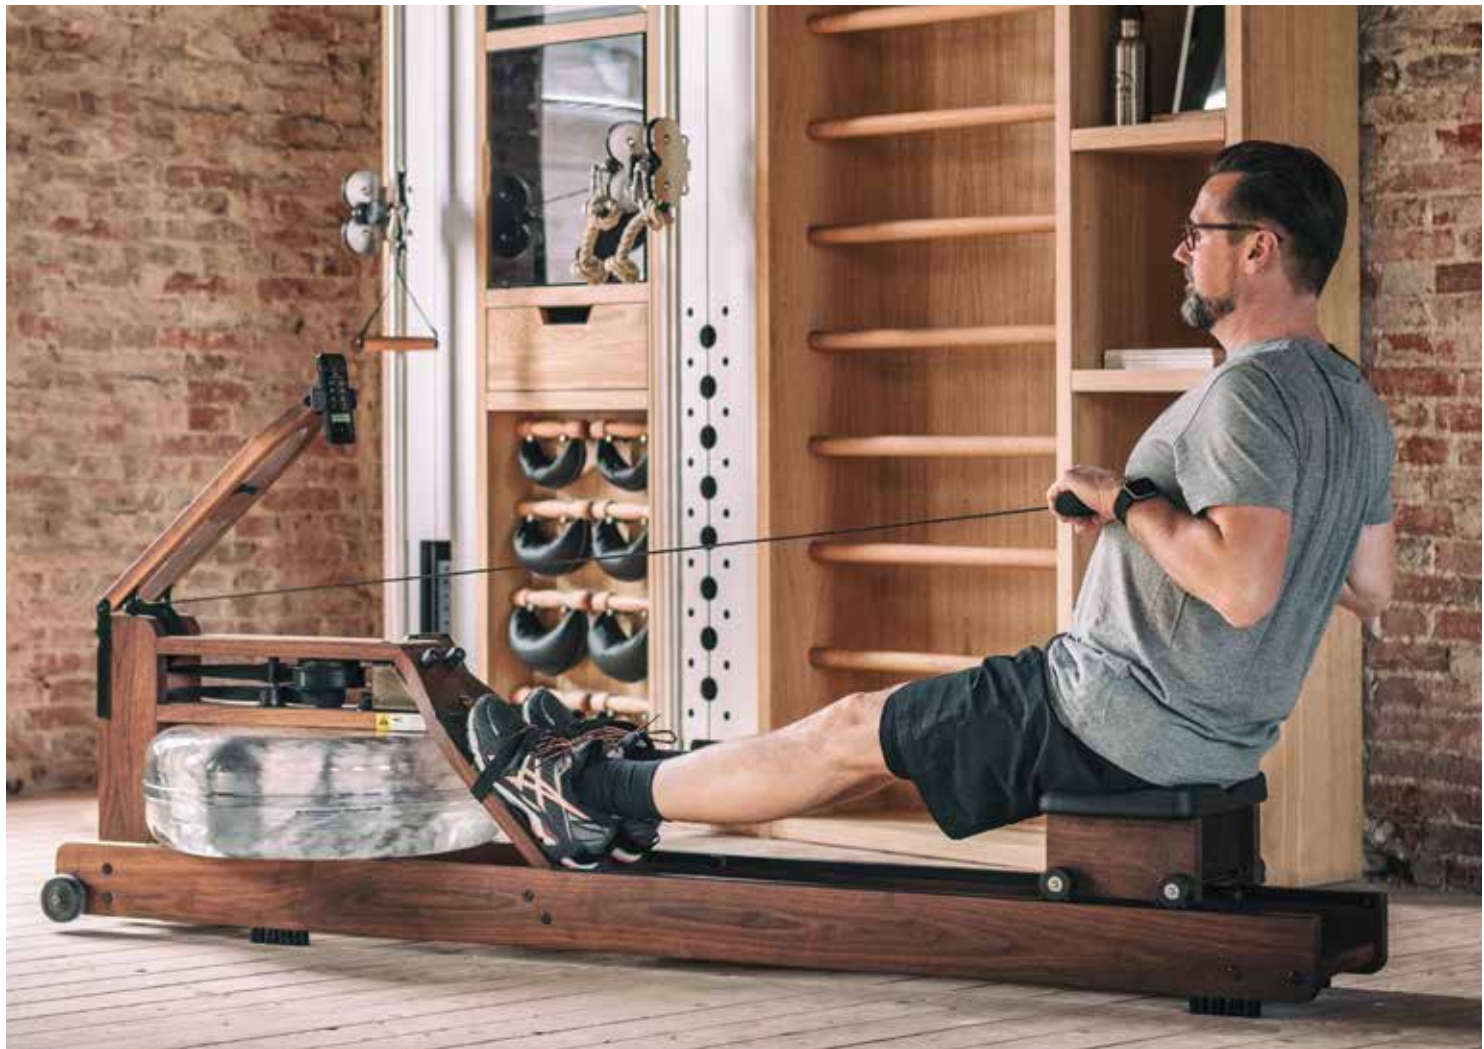

THE ORIGINAL
SINCE 1988

PLUS X AWARD™

WATERROWER

ERGATTA

WaterRower
Basis / Basic

VR2

208
56
53

KG 30