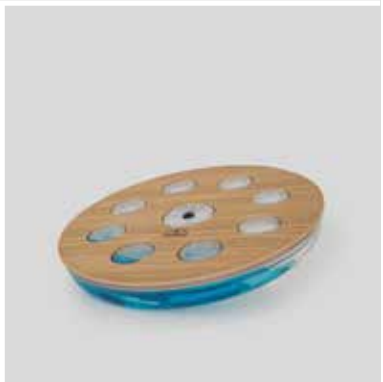

THE ORIGINAL
SINCE 1988

PLUS X AWARD™

WATERROWER

ERGATTA

WaterRower
Basis / Basic

VR2

208
56
53

KG 30