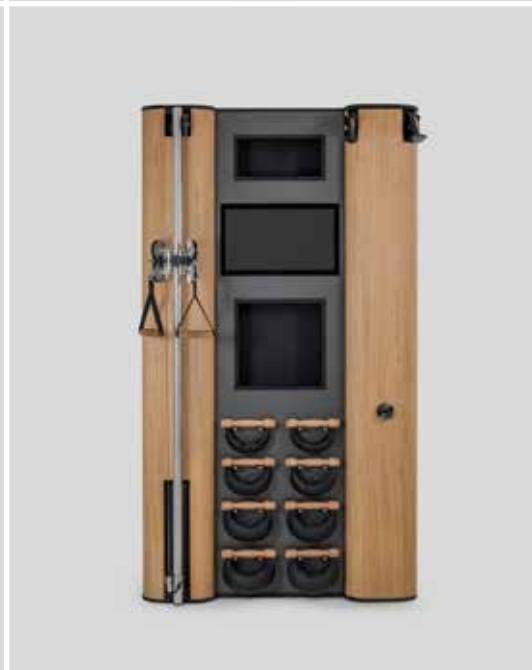

THE ORIGINAL
SINCE 1988

PLUS X AWARD™

WATERROWER

ERGATTA

WaterRower
Basis / Basic

VR2

208
56
53

KG 30